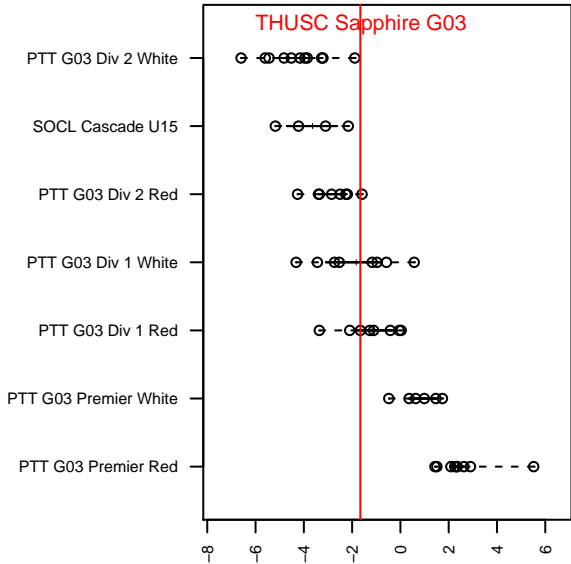

THUSC Sapphire G03

Tualatin Hills United SC
 Tualatin Hills, OR
 G03 total strength=1031
 attack=2.09 defense=2.38
 fall league = PTT G03 Div 1 Red
 spr league = Spr OYS G03 Div 1 Red

alt names used:
 THUSC 03G United Sapphire
 THUSC Sapphire G03
 TUALATIN HILLS UNITED THUSC UNITED 03
 THUSC 03G United Sapphire
 THUSC 03G United Sapphire

Venues played:
 2016 Nike Crossfire Challenge Silver Group U1
 2016 Mt Hood Challenge U14 Premier
 2016 PTT G03 Division 1 Red
 2016 OYS Presidents Cup G03
 2016 Spr OYS G03 Division 1 Red

THUSC Sapphire G03
 Dots are actual minus expected GF (blue circles) and GA (red triangles).
 Blue line is smoothed change in attack strength. Red is smoothed change in defense strength.

**attack and defense variance (black dot)
relative to other teams
and top 10 in region**

**attack and defense rating
relative to others at age
and all opponents in last 13 months**

Performance relative to 13 month average